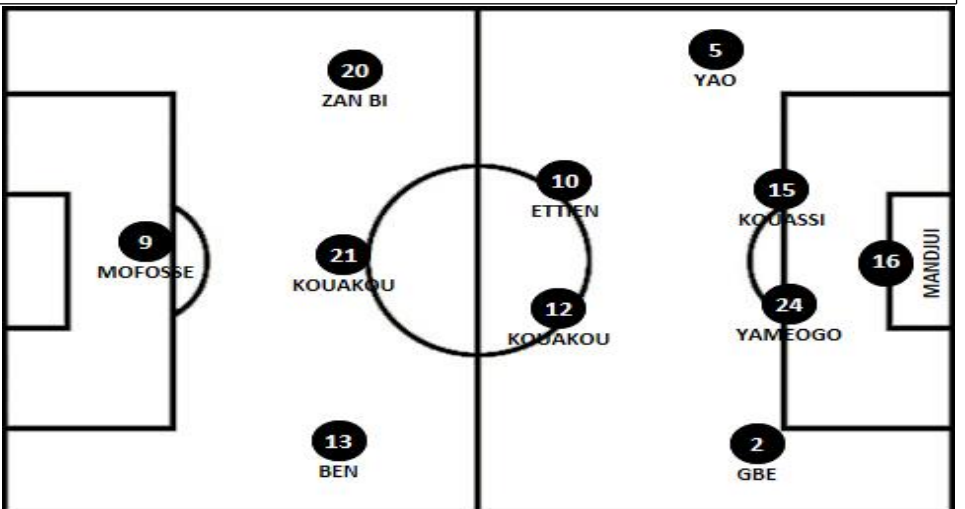

Previous Matches

103. WILLIAMSVILLE ATHLETIC CLUB vs. Deportivo Niefang.   2:0(1:0)
104. Deportivo Niefang. vs. WILLIAMSVILLE ATHLETIC CLUB   2:1(1:0)
114. WILLIAMSVILLE ATHLETIC CLUB vs. CLUB ATHLÉTIQUE RENAISSANCE AIGLONS   1:0(1:0)

GK : GoalKeeper   A : Absent
MF : Midfielder   N : Not Eligible to play
DF : Defence   I : injured
FW : Forward   X : Misses Next Match if booked